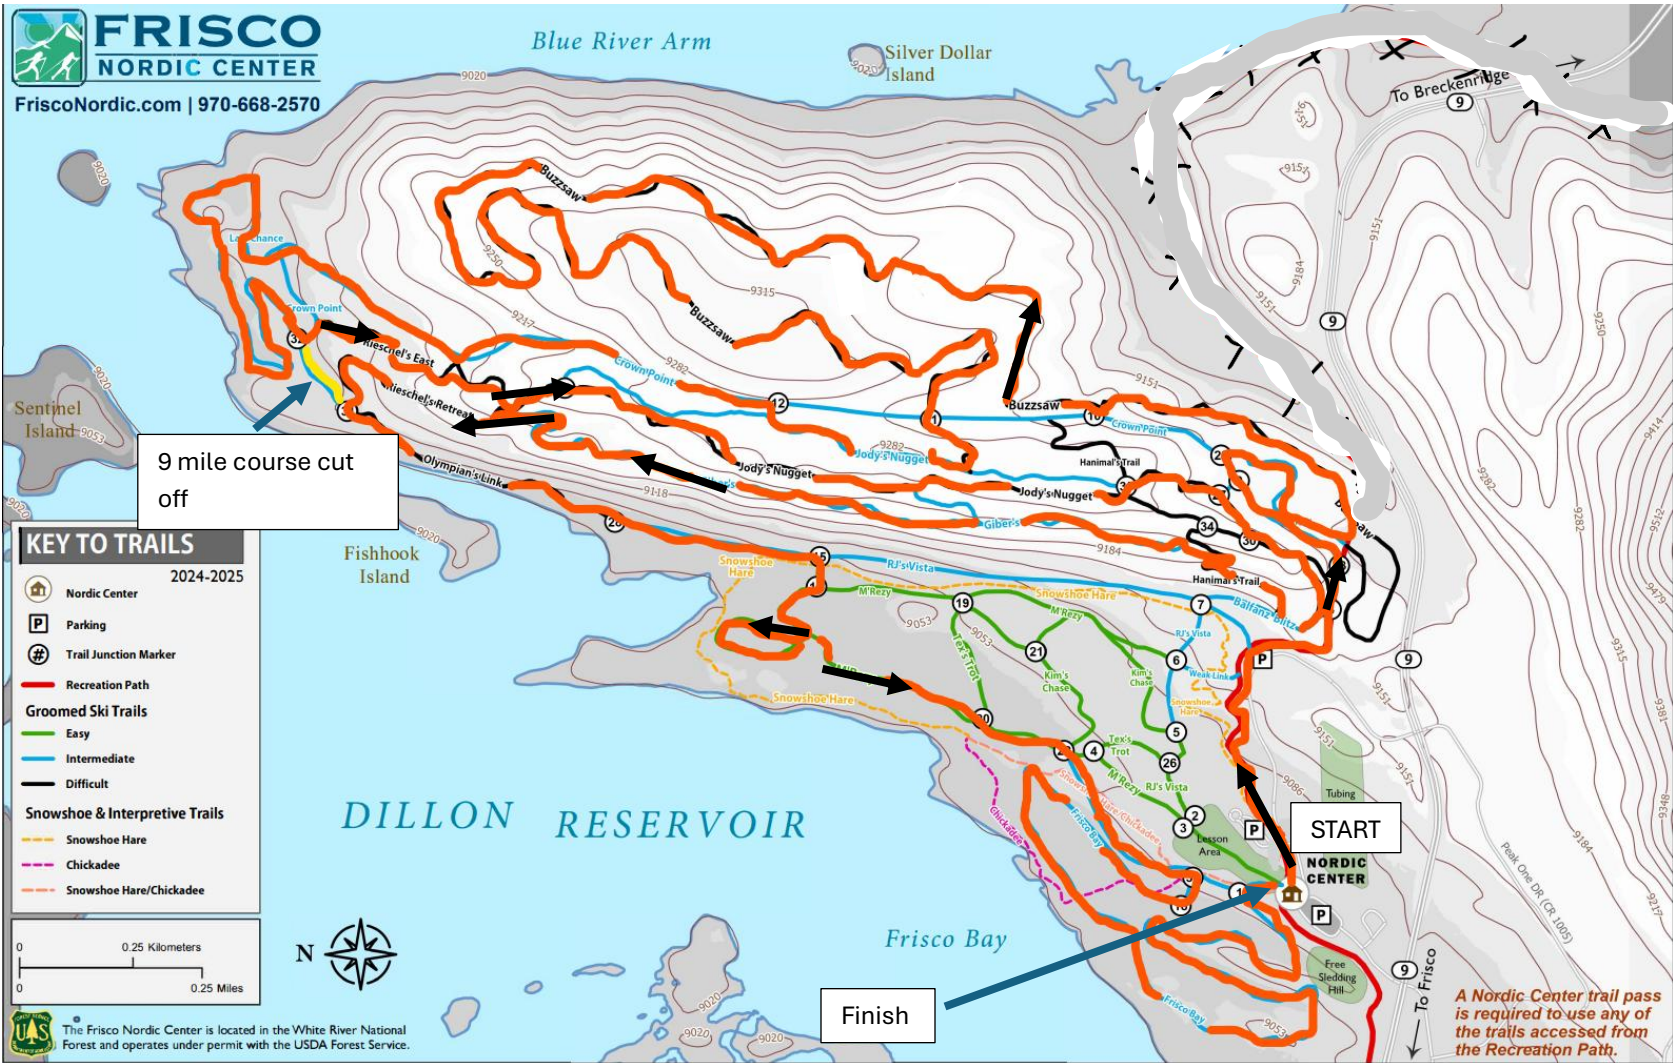

FriscoNordic.com | 970-668-2570

9 mile course cut off

KEY TO TRAILS 2024-2025

- Nordic Center
- Parking
- Trail Junction Marker
- Recreation Path
- Groomed Ski Trails
 - Easy
 - Intermediate
 - Difficult
- Snowshoe & Interpretive Trails
 - Snowshoe Hare
 - Chickadee
 - Snowshoe Hare/Chickadee

The Frisco Nordic Center is located in the White River National Forest and operates under permit with the USDA Forest Service.

Finish

START

A Nordic Center trail pass is required to use any of the trails accessed from the Recreation Path.