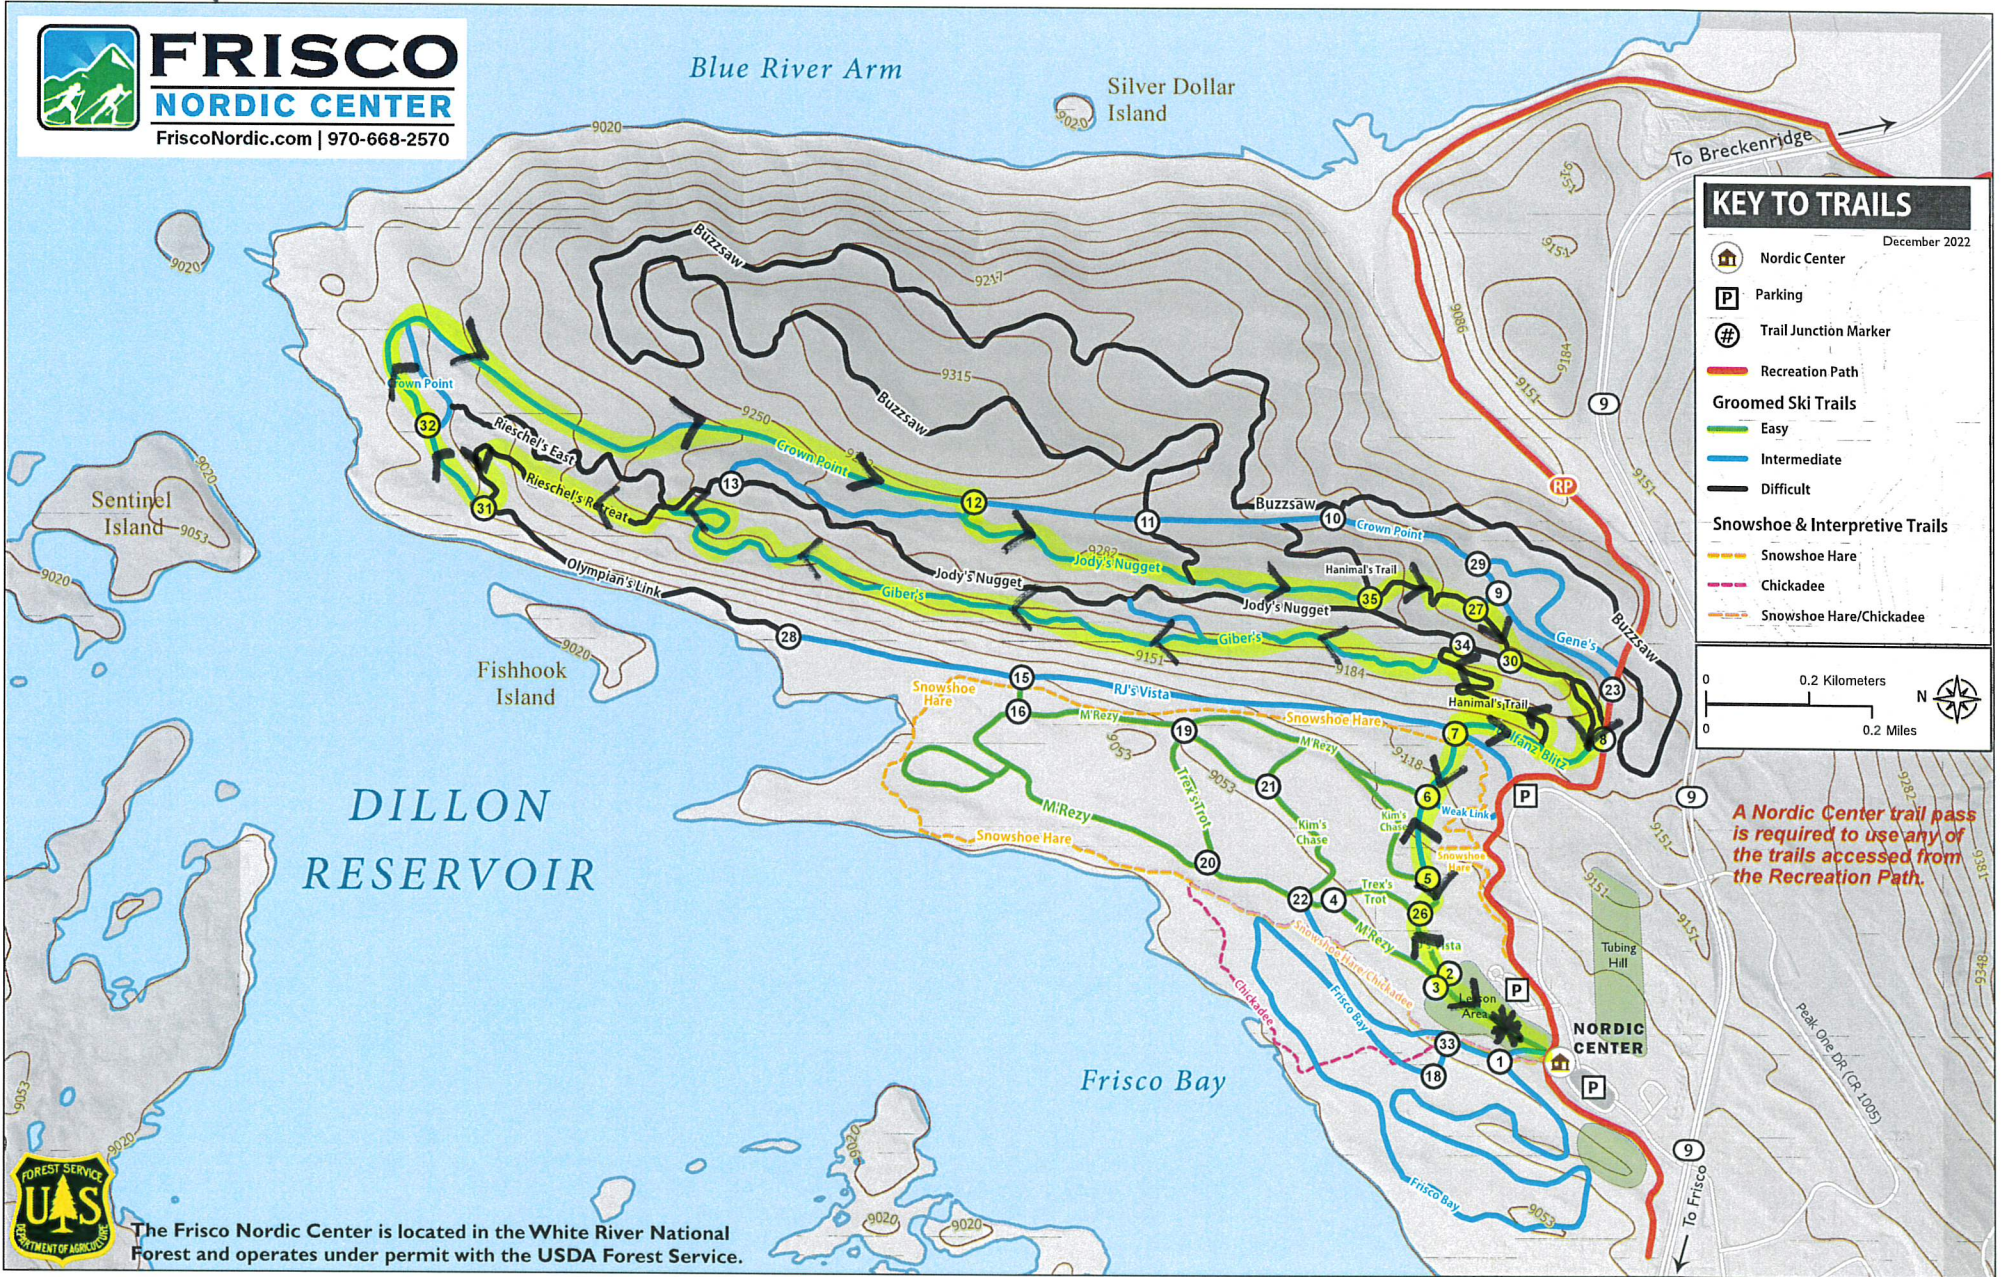

Up & At 'EM #3 FEB 1-5

KEY TO TRAILS
December 2022

- Nordic Center
- Parking
- Trail Junction Marker
- Recreation Path
- Groomed Ski Trails**
- Easy
- Intermediate
- Difficult
- Snowshoe & Interpretive Trails**
- Snowshoe Hare
- Chickadee
- Snowshoe Hare/Chickadee

0 0.2 Kilometers N
0 0.2 Miles

A Nordic Center trail pass is required to use any of the trails accessed from the Recreation Path.

The Frisco Nordic Center is located in the White River National Forest and operates under permit with the USDA Forest Service.