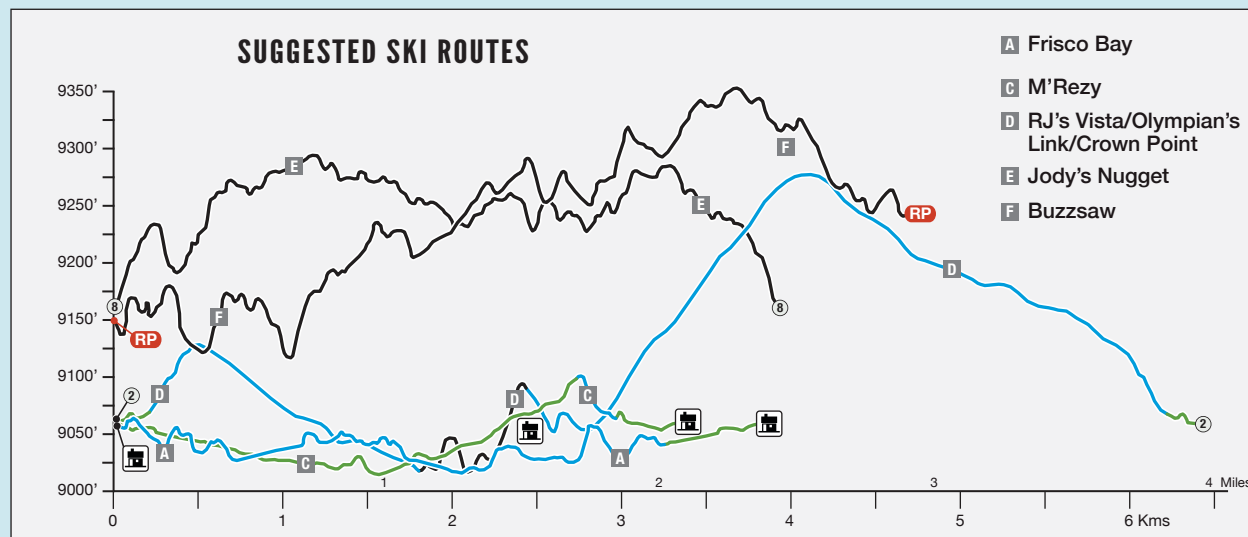

Blue River Arm

Silver Dollar Island

Crown Point

Sentinel Island

DILLON

Fishhook Island

RESERVOIR

The Frisco Nordic Center is located in the White River National Forest and operates under permit with the USDA Forest Service.

KEY TO TRAILS

- Groomed Ski Trail - Easy
- Groomed Ski Trail - Intermediate
- Groomed Ski Trail - Difficult
- Snowshoe Trail
- Chickadee Interpretive Trail
- Recreation Path **RP**
Free multi-use trail open to skiers, snowshoers, walkers, fat bikers and dogs

P Parking

Trail Junction Marker

0 Kilometer 0.25 0.25
0 Mile 0.25

October 2020

! A Nordic Center trail pass is required to use any of the trails accessed from the Recreation Path.

Frisco Bay

NORDIC CENTER

Sledding Hill

Peak One Drive