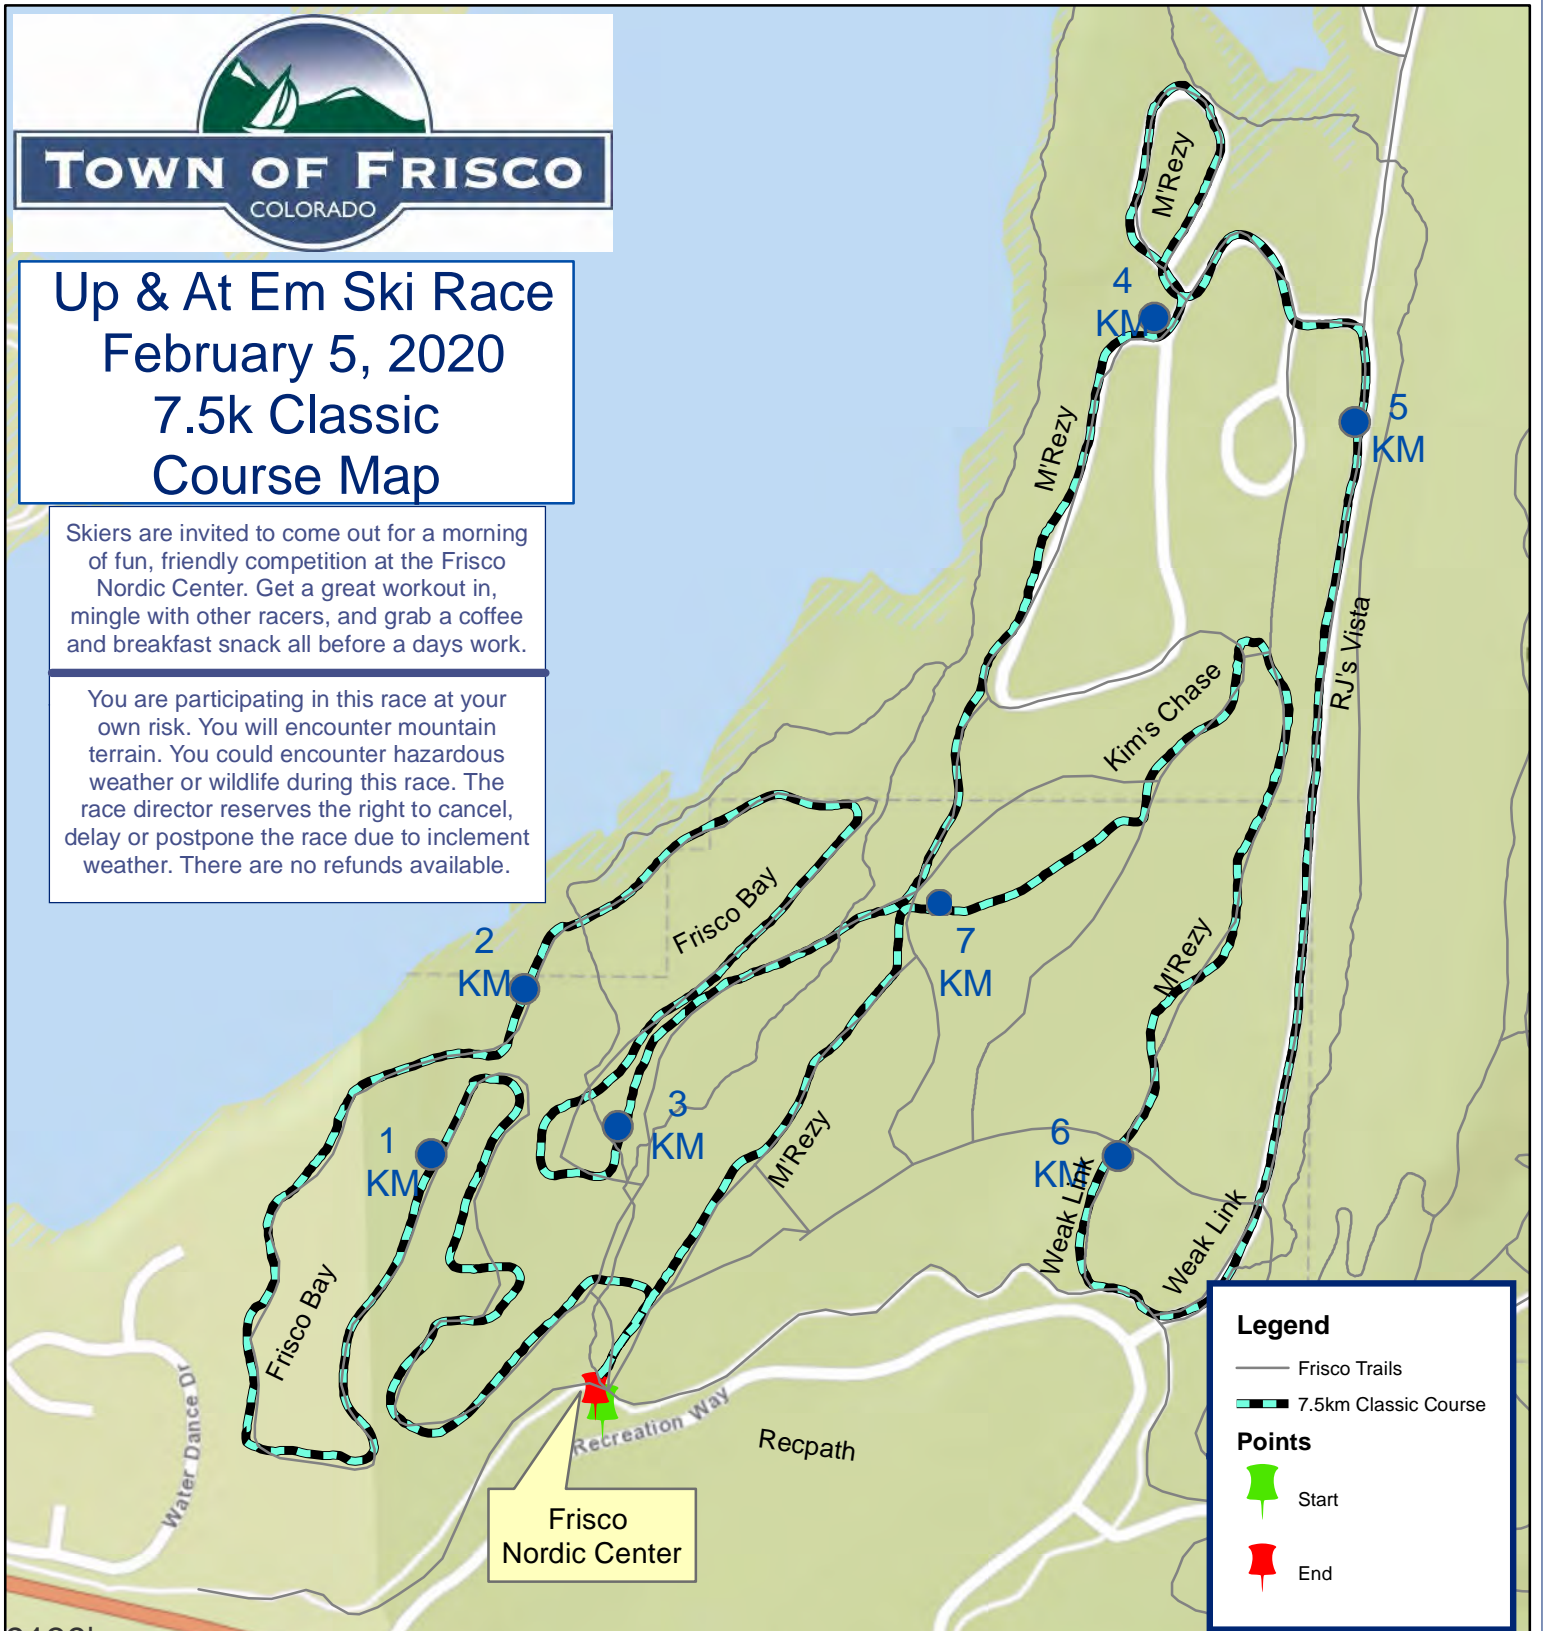

TOWN OF FRISCO COLORADO

Up & At Em Ski Race February 5, 2020 7.5k Classic Course Map

Skiers are invited to come out for a morning of fun, friendly competition at the Frisco Nordic Center. Get a great workout in, mingle with other racers, and grab a coffee and breakfast snack all before a days work.

Legend

- Frisco Trails
- - - 7.5km Classic Course

Points

- Start
- End