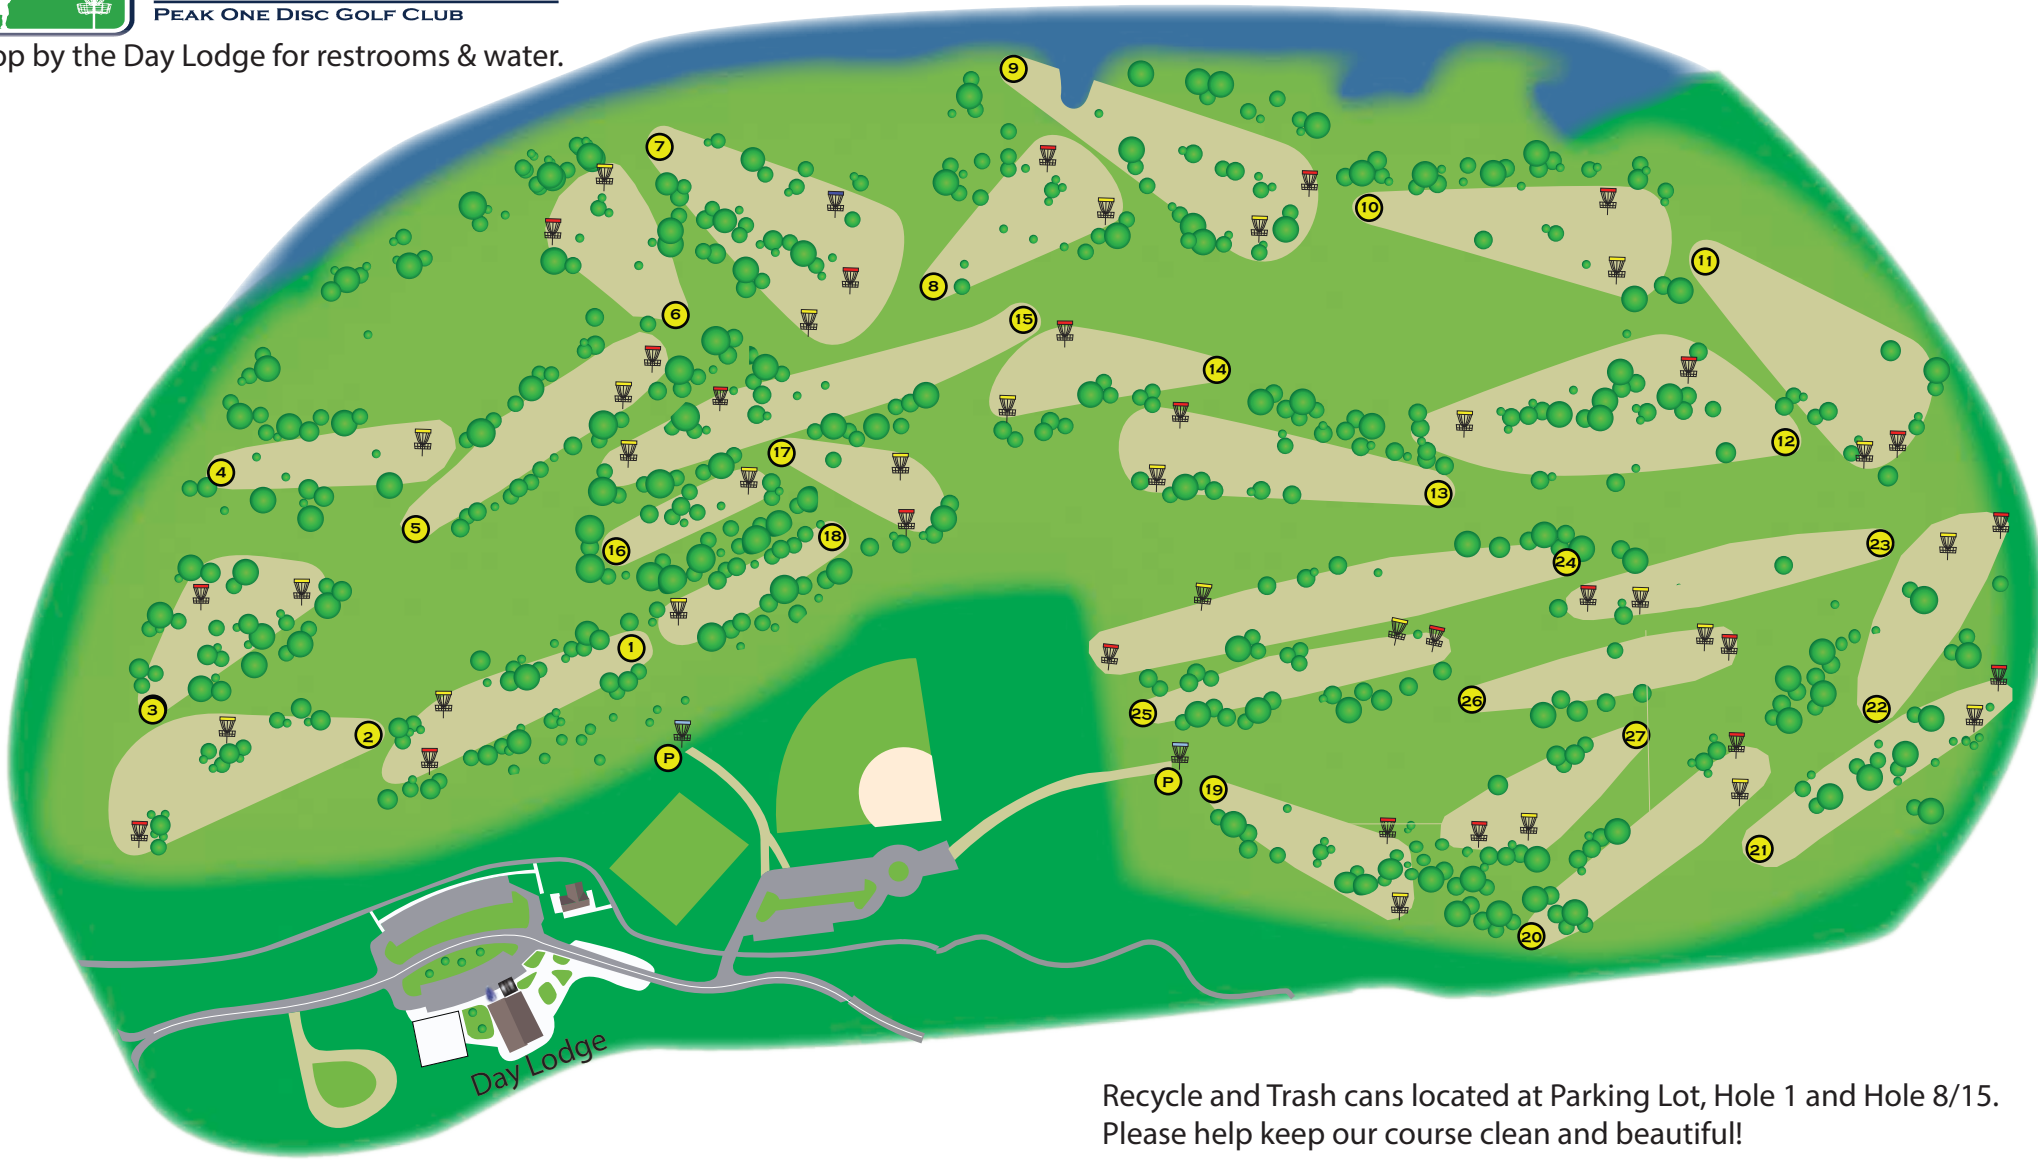

FRISCO

COLORADO

PEAK ONE DISC GOLF CLUB

Stop by the Day Lodge for restrooms & water.

Recycle and Trash cans located at Parking Lot, Hole 1 and Hole 8/15.
Please help keep our course clean and beautiful!

P	1	2	3	4	5	6	7	8	9
P	300'	261'	354'	255'	318'	194'	390'	240'	438'
r	346'	543'	291'	336'	500'	198'	360'	225'	398'
a									
t									
i									
c									
e									

10	11	12	13	14	15	16	17	18
399'	255'	426'	336'	261'	660'	207'	210'	264'
375'	316'	265'	324'	240'	510'	250'		

P	19	20	21	22	23	24	25	26	27
P	290'	288'	244'	244'	238'	331'	270'	206'	215'
r	218'	362'	323'	330'	330'	482'	335'	230'	242'
a									
t									
i									
c									
e									

345'