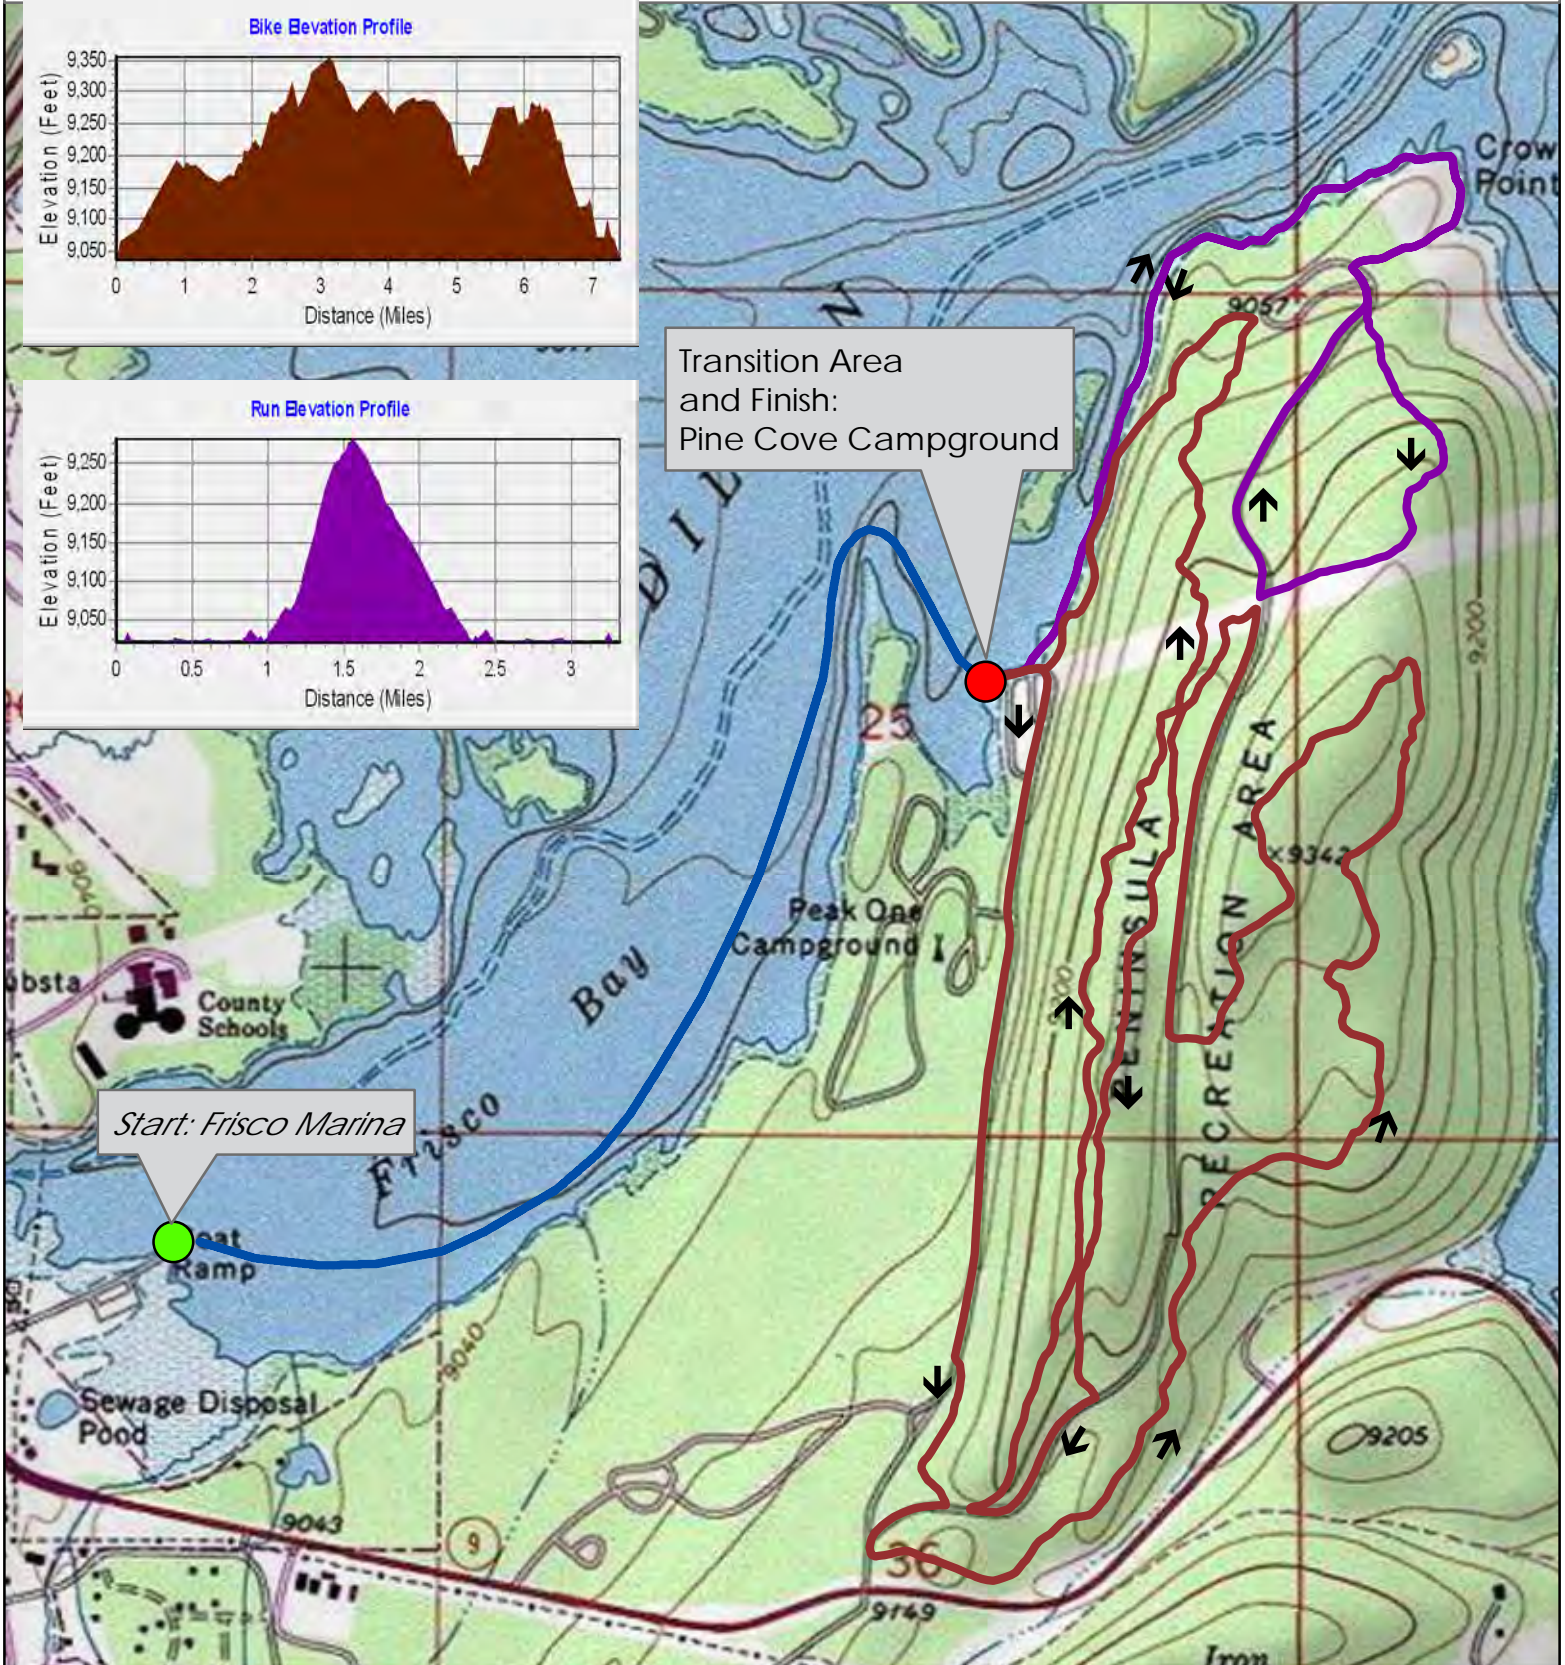

Frisco Triathlon

Course Map

Routes:

— SUP 3k — Bike 12 k — Run 5k

Bike Elevation Profile

Run Elevation Profile

Transition Area and Finish: Pine Cove Campground

Start: Frisco Marina