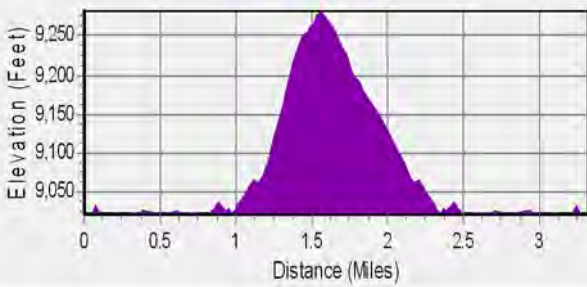

Frisco Triathlon

Course Map

Routes:

— SUP 3k — Bike 12 k — Run 5k

Bike Elevation Profile

Run Elevation Profile

Transition Area and Finish: Pine Cove Campground

Start: Frisco Marina